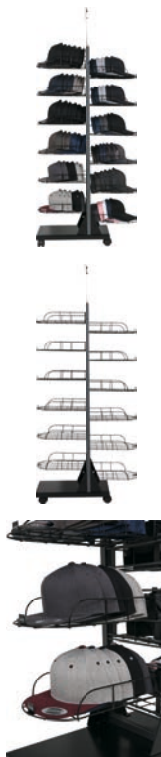

FF-013 Starter Kit for Spring/Summer

100% Steel

The perfect basic equipment with our starter kit. The perfect basic equipment with our starter kit. With the Starter Kit in the summer version you get all of our Topseller Caps, among others the top model 6277 FLEXFIT Wooly Combed in 6 colors, the innovative FLEXFIT Delta Caps, also as „adjustable“ and the best snapbacks, truckers and dad caps. A total of 144 caps are included and of course the FLEXFIT Multi Display with the corresponding Slatwall Shelves (packed with 2x 6 Shelves).