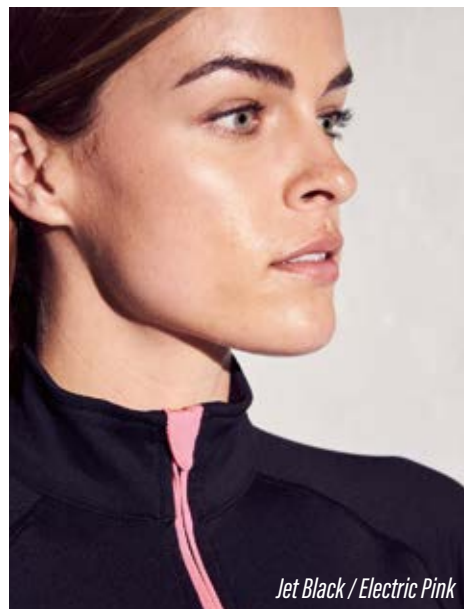

Jet Black / Electric Pink