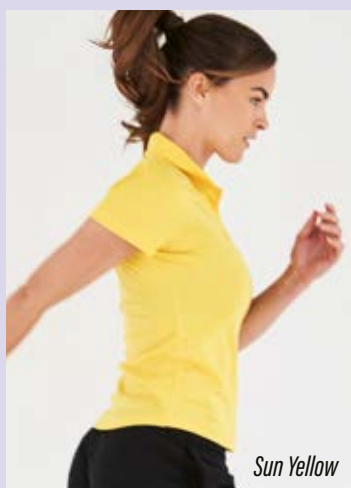

HARD WORK PAYS OFF

Sun Yellow