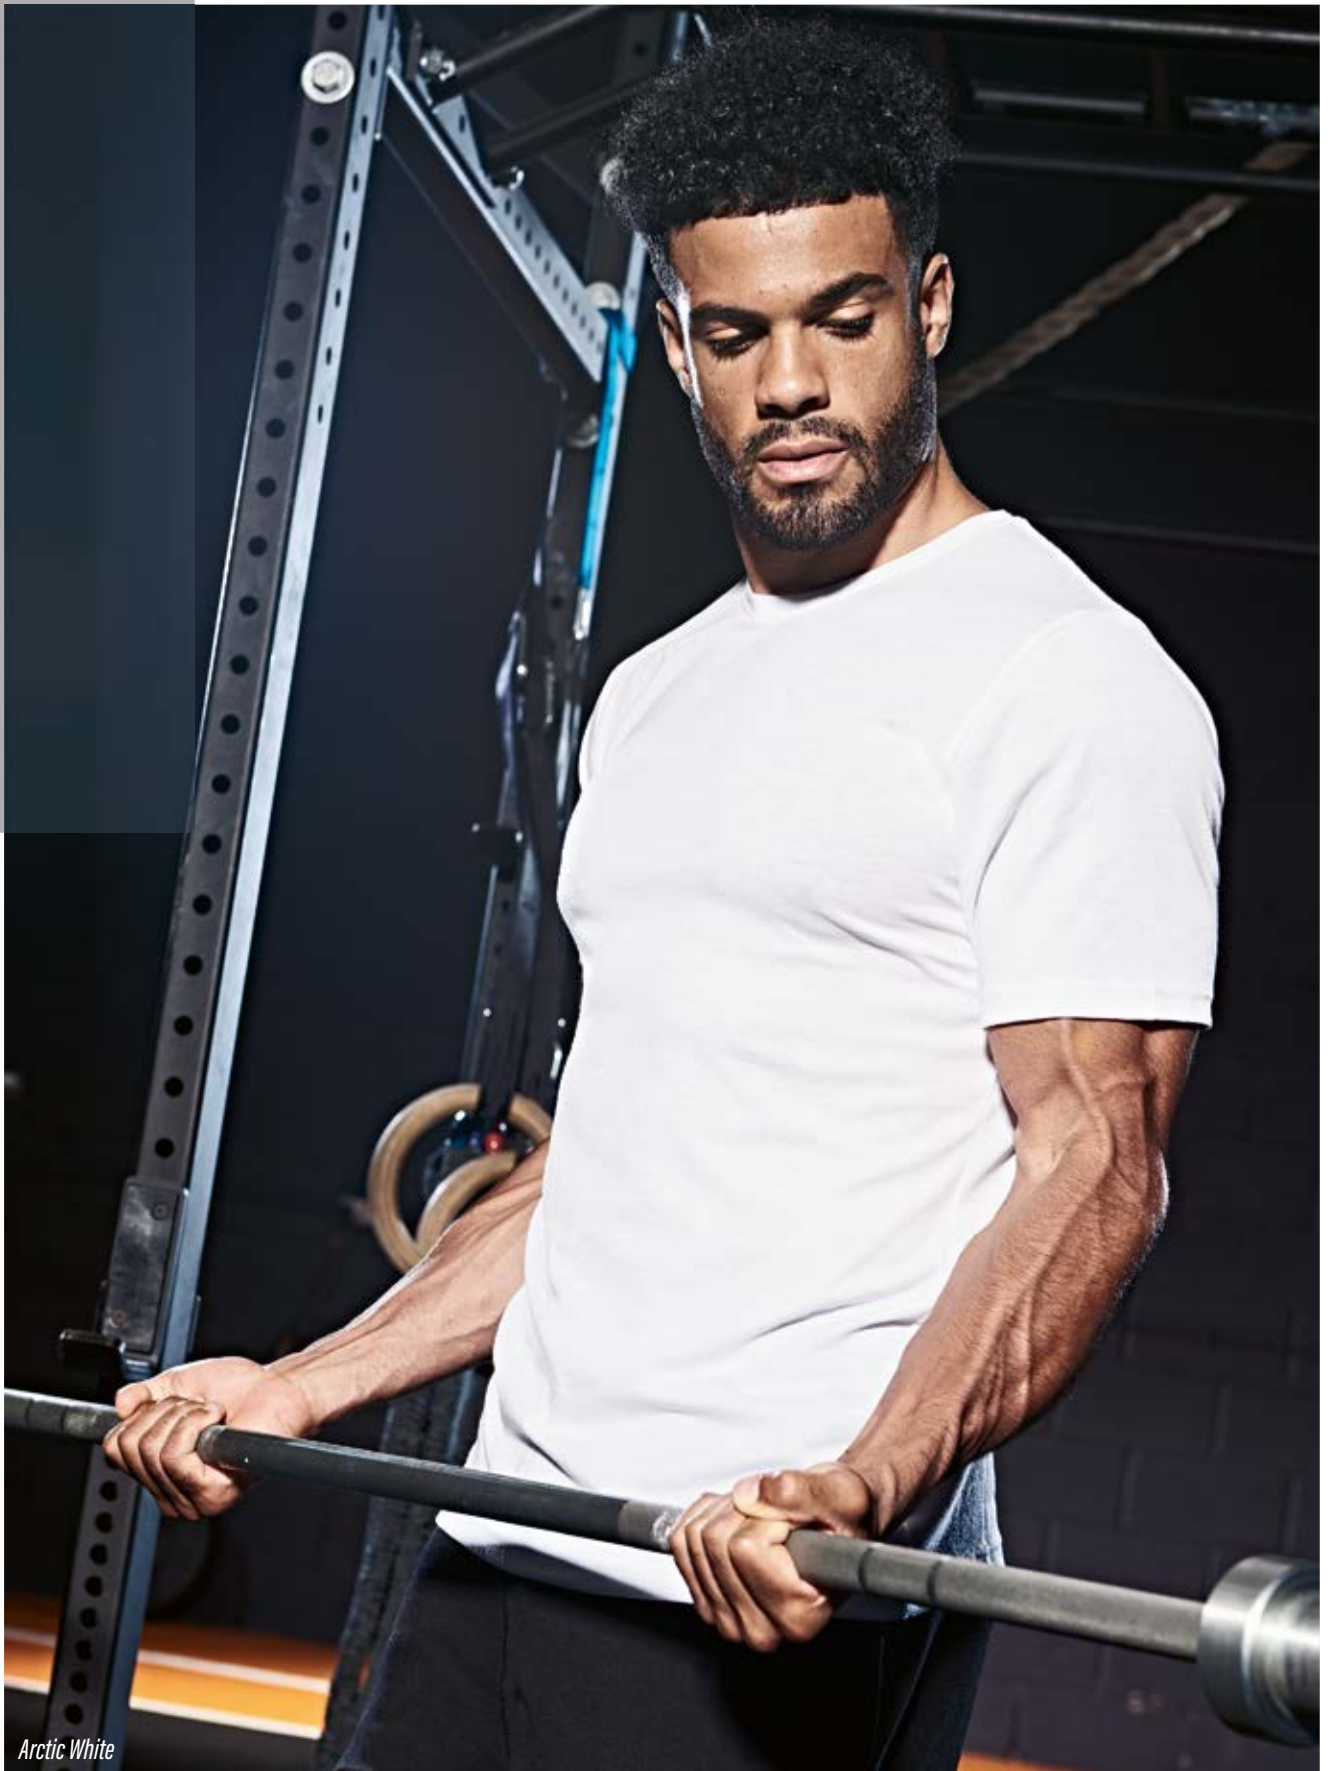

Arctic White