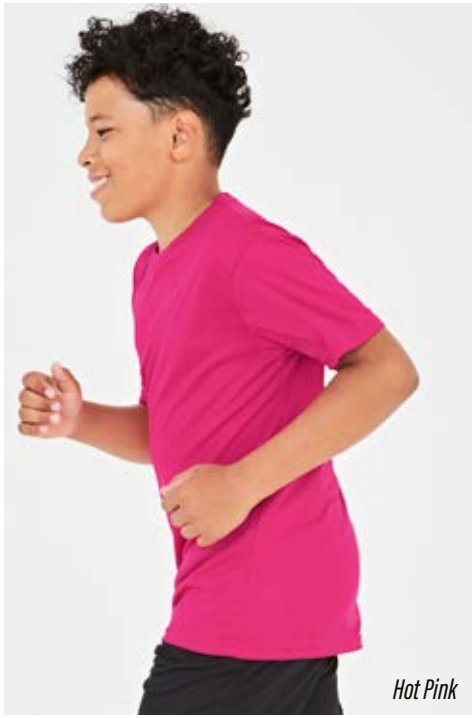

Hot Pink

JC020J

KIDS COOL SMOOTH T

Fabric: 100% Polyester
Weight: 135gsm Size: XS-XL

**Sports day never looked so good!
Our Kids Cool Smooth T is bright
and bold, with a relaxed fit to help
you beat the rest!**

FEATURES:

Relaxed fit
Lightweight smooth performance fabric
Set in sleeves
Inherent stretch fabric properties

Mens Fit JC020 Page 15
Womens Fit JC005 Page 50
Shorts JC080J Page 92