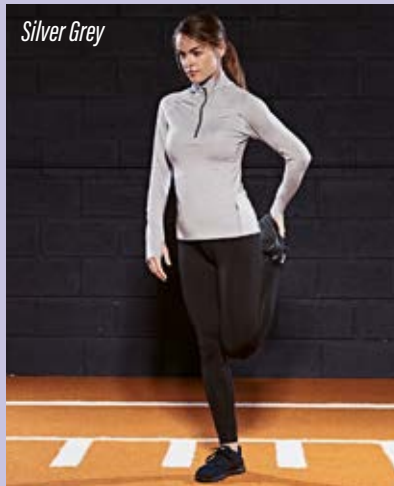

JC035

GIRLIE COOL-FLEX 1/2 ZIP TOP

Fabric: 87% Polyester
/ 13% Elastane

Weight: 280gsm Size: XS-XL

NEW
STYLE

For when you need more protection to maximise your performance, the Girlie Cool-Flex Long Sleeve top is perfect as a base or mid layer.

FRENCH
NAVY

JET BLACK

SILVER
GREY

FEATURES:

- Active fit with reflective details
- Raglan sleeve for ease of movement
- 1/2 zip with stand up collar for ventilation
- Chin guard for protection

4 WAY STRETCH

QUICK DRY

WICKING

LIGHTWEIGHT

REFLECTIVE

Mens Fit JC030 Page 30
Leggings JC070 Page 74