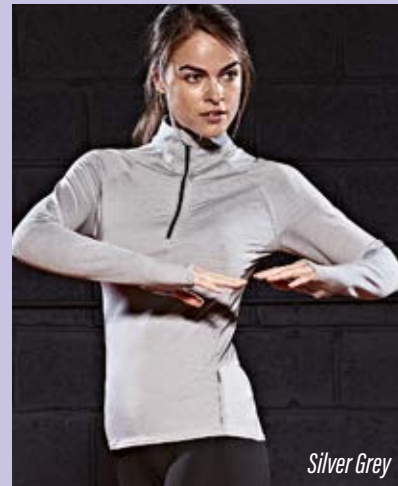

JC035

GIRLIE COOL-FLEX 1/2 ZIP TOP

Fabric: 87% Polyester
/ 13% Elastane

Weight: 280gsm Size: XS-XL

NEW
STYLE

For when you need more protection to maximise your performance, the Girlie Cool-Flex Long Sleeve top is perfect as a base or mid layer.

FRENCH
NAVY

JET BLACK

SILVER
GREY

FEATURES:

- Active fit with reflective details
- Raglan sleeve for ease of movement
- 1/2 zip with stand up collar for ventilation
- Chin guard for protection

4 WAY STRETCH

QUICK DRY

WICKING

LIGHTWEIGHT

REFLECTIVE

Mens Fit JC030 Page 30
Leggings JC070 Page 74