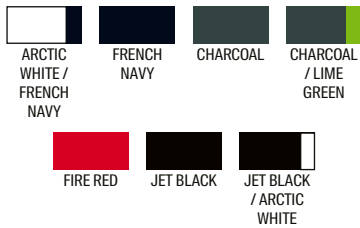

JC089

COOL PANEL SHORTS

Fabric: 100% Polyester
Weight: 140gsm Size: S-XXL

Stand out in your workout,
athletic training or sports
practice with these long line
performance shorts.